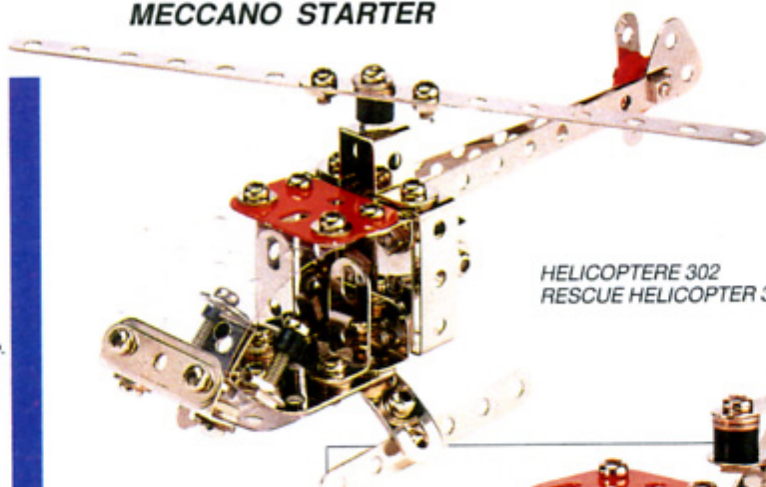

A partir de 6 - 7 ans.

The Starters represent a family of 9 models (1 per set), to be collected, introducing the MECCANO METAL universe.

HELICOPTERE 302 - RESCUE HELICOPTER 302

REF. 033302 7

155 Pièces

155 Parts

**CAMION DE DEPANNAGE 301
BREAKDOWN VEHICLE 301**

REF. 033301 0

190 Pièces

190 Parts

CAMION TOUT TERRAIN 303 - MOTORISED WATER-CANON 303

REF. 033303 4

170 Pièces

170 Parts

TRACTEUR 201 - TRACTOR WITH CABIN 201

REF. 033201 3

140 Pièces

140 Parts

HELICOPTERE 302
RESCUE HELICOPTER 302

CAMION DE DEPANNAGE 301
BREAKDOWN VEHICLE 301

CAMION TOUT TERRAIN 303
MOTORISED WATER-CANON 303

CAMION BENNE 101 - DUMP TRUCK 101

REF. 033101 6

135 Pièces

135 Parts

PELLETEUSE 102 - MECHANICAL DIGGER 102

REF. 033102 3

155 Pièces

155 Parts