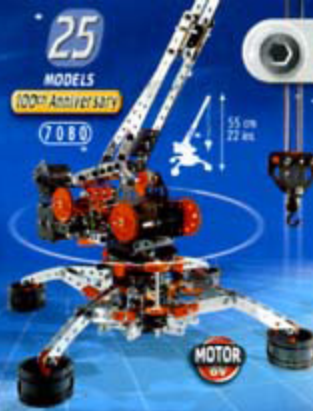

100th Anniversary

25
MODELS
7080

MOTOR 3V