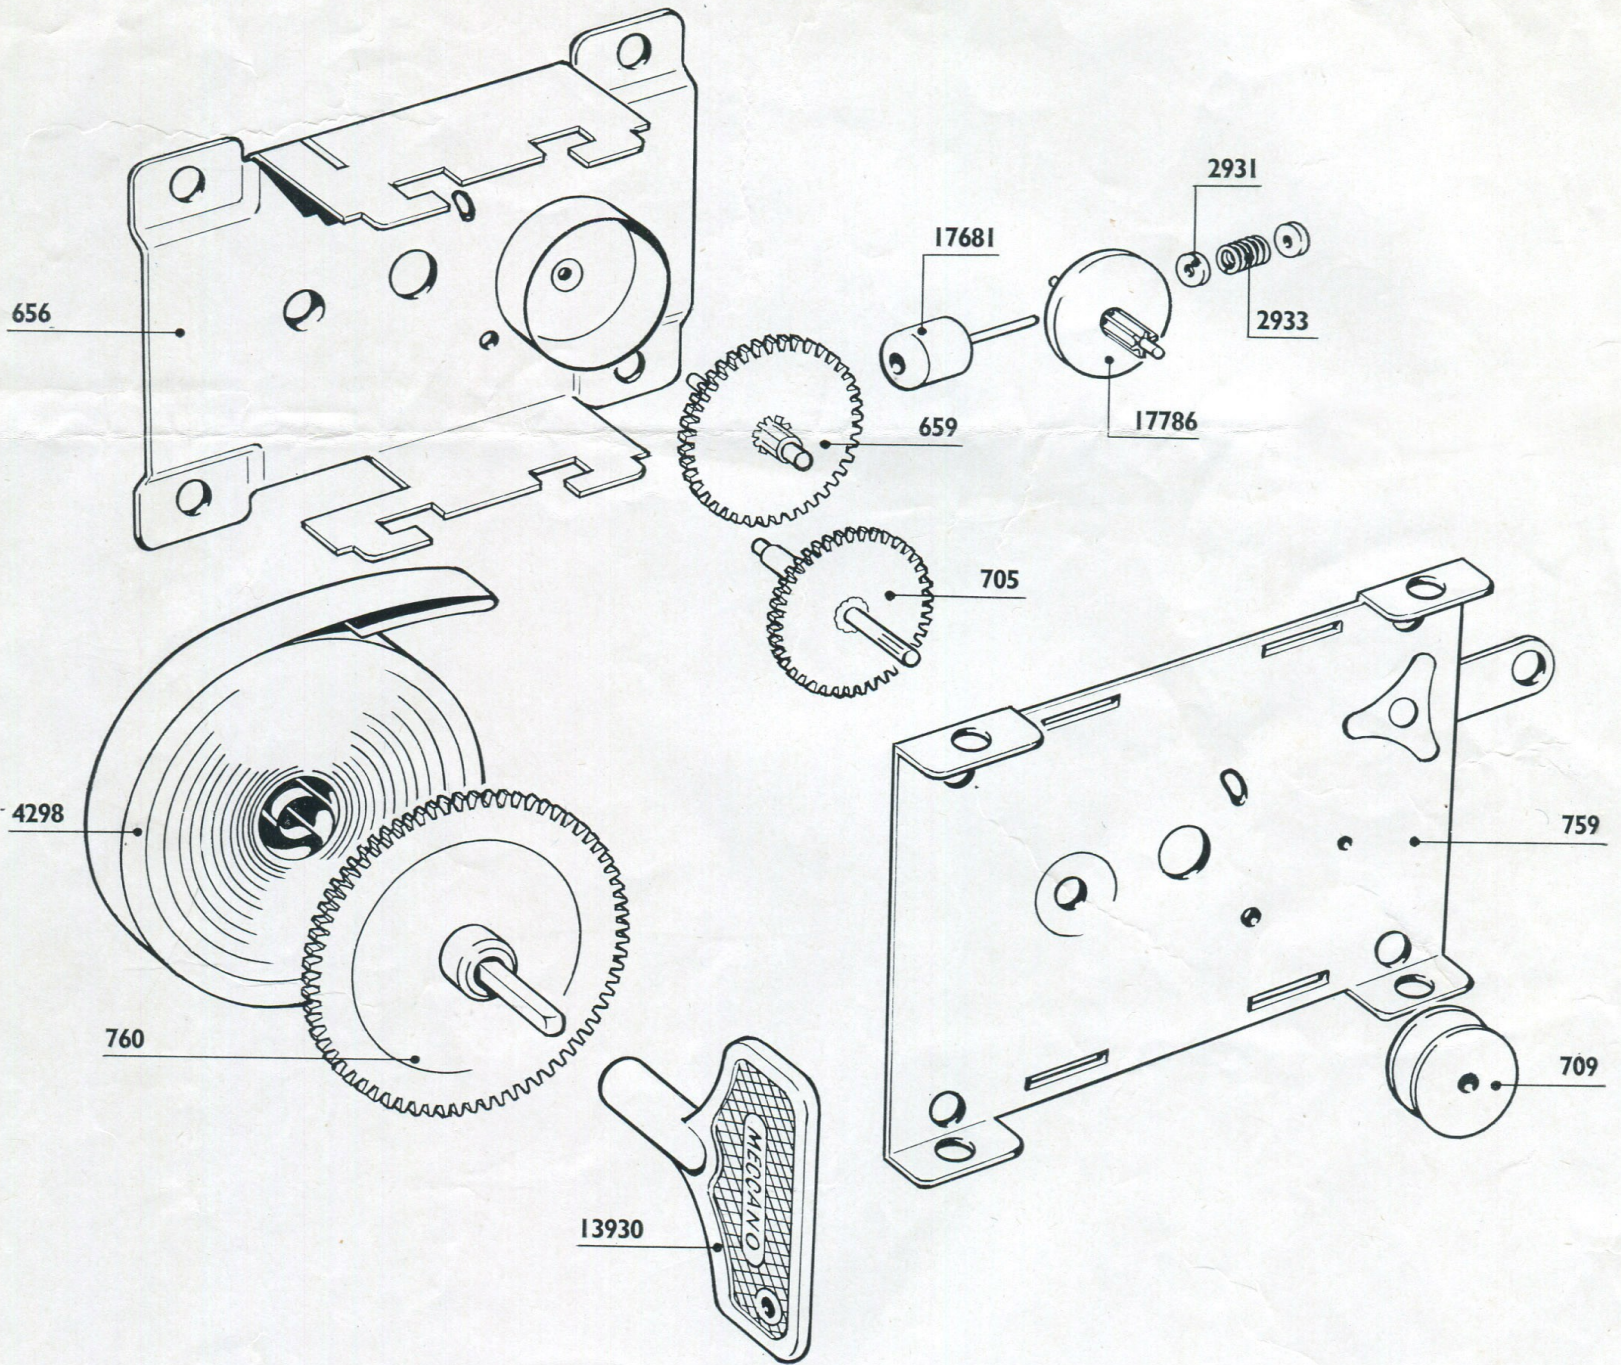

## MECCANO MAGIC CLOCKWORK MOTOR

- |                    |   |                           |                    |                         |                                |                         |            |
|--------------------|---|---------------------------|--------------------|-------------------------|--------------------------------|-------------------------|------------|
| 651 Top Plate      | } | 656 Top Plate Assembly    | 10137 No. 3 Pinion | }                       | 705 Driving Pinion Assembly    |                         |            |
| 2936 Governor Box  |   |                           | 2924 No. 3 Gear    |                         |                                |                         |            |
| 761 Bottom Plate   | } | 759 Bottom Plate Assembly | 2930 Pinion        | }                       | 17786 Pinion and Disc Assembly |                         |            |
| 653 Brake Lever    |   |                           | 2935 Brake Disc    |                         |                                |                         |            |
| 1536 Spring Washer |   |                           | 1808 Pin           | }                       | 17681 Pin and Weight Assembly  | } 658 Governor Assembly |            |
| 1539 Fulcrum Pin   |   |                           | 1806 Weight        |                         |                                |                         |            |
| 800 No. 1 Gear     | } | 760 No. 1 Gear Assembly   | 2931 Washer        | }                       | 658 Governor Assembly          |                         |            |
| 2914 Distance Bush |   |                           | 2933 Spring        |                         |                                |                         |            |
| 708 Winding Shaft  |   |                           | }                  | 760 No. 1 Gear Assembly | 4298 Mainspring                | }                       | 709 Pulley |
| 2917 Spring Catch  |   |                           |                    |                         | 13930 Winding Key              |                         |            |
| 2918 „ „ Bush      |   |                           |                    |                         |                                |                         |            |
| 4193 No. 2 Gear    | } | 659 No. 2 Gear Assembly   |                    |                         |                                |                         |            |
| 654 No. 2 Pinion   |   |                           |                    |                         |                                |                         |            |